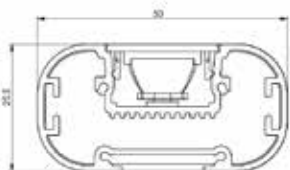

With a standard size of 1200mm length, 25.5mm height, and 50mm width, this fixture is crafted for direct light distribution making it ideal for professional applications.

Customisations in RAL finish, Wattages and Length available as per request to enhance installation and functionality.

Single Line Diagram

Pendant

Profile Code

SDL-2021

VIRAJ GRACE

Quick Info

Mounting Type

Surface

Wattage- 28W/4ft

Opt Wattage Available- 15W/4ft, 20W/4ft, 25W/4ft

Input Voltage - 220-240 VAC

Physical

Length- 1200 mm

Height- 25.5 mm

Width- 50 mm